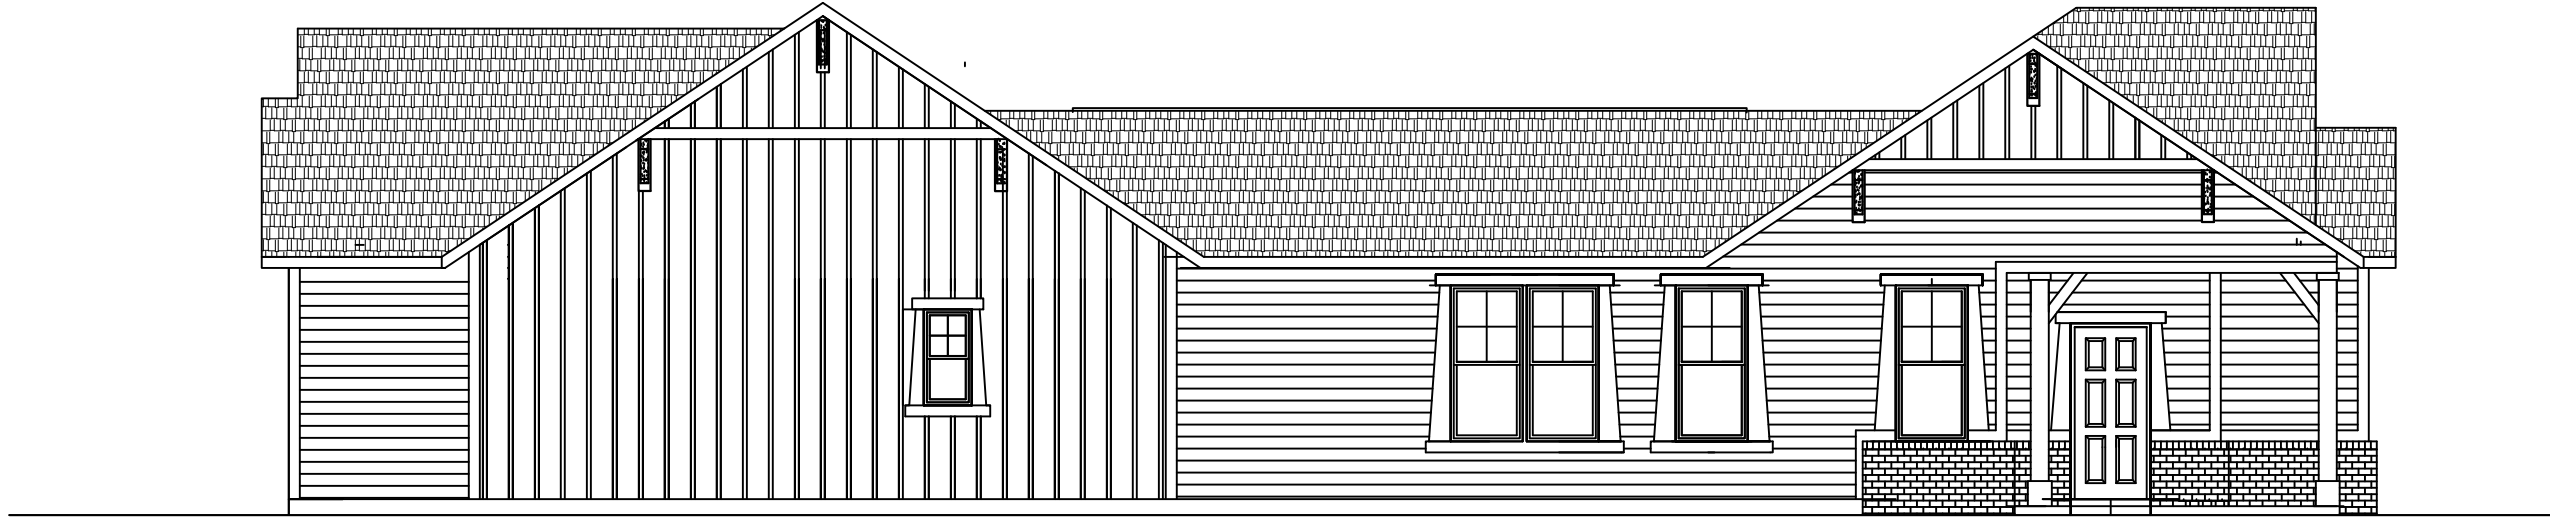

FLOOR PLAN

SHEET NO.:

1

DATE:

4/17/18

DRAWN BY:

BEAN

THE GROVE @ LEGACY

LOT 20 B

COLLATERAL

Pyatt Builders
Noblesville, IN 46062
317-379-0184

PyattBuilders.com

SIDE ELEVATION

FRONT ELEVATION

SHEET NO.:

2