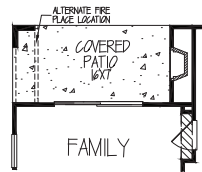

The Brooklyn | Cornerstone Series

3 BEDROOMS | 2.5 BATHROOMS

GARDEN TUB / SHOWER OPTION

KITCHEN 9', 12', or 15' SLIDER OPTION

PATIO 9' or 12' SLIDER OPTION

PATIO FIREPLACE OPTION

MUD ROOM OPTION

CHEF'S KITCHEN OPTION