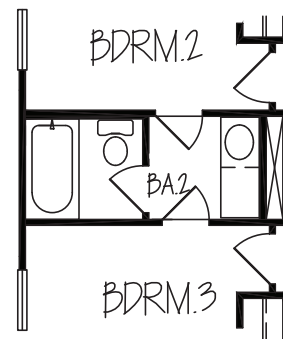

The Brooklyn | Cornerstone Series

3 BEDROOMS | 2.5 BATHROOMS

GARDEN TUB / SHOWER OPTION

KITCHEN 9', 12', or 15' SLIDER OPTION

PATIO 9' or 12' SLIDER OPTION

PATIO FIREPLACE OPTION

MUD ROOM OPTION

CHEF'S KITCHEN OPTION

2053 SQFT