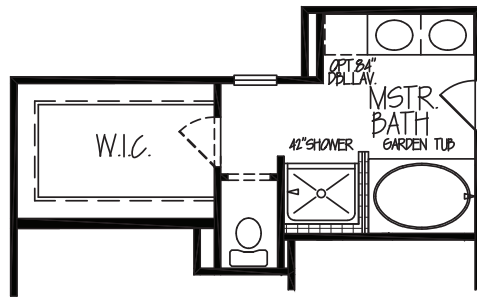

The Brooklyn | Cornerstone Series

3 BEDROOMS | 2.5 BATHROOMS

GARDEN TUB / SHOWER OPTION

KITCHEN 9', 12', or 15' SLIDER OPTION

PATIO 9' or 12' SLIDER OPTION

PATIO FIREPLACE OPTION

MUD ROOM OPTION

CHEF'S KITCHEN OPTION

2053 SQFT