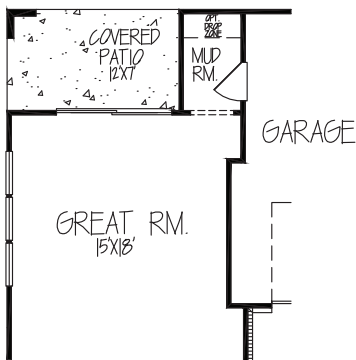

The Brooklyn | Cornerstone Series

3 BEDROOMS | 2.5 BATHROOMS

GARDEN TUB / SHOWER OPTION

KITCHEN 9', 12', or 15' SLIDER OPTION

PATIO 9' or 12' SLIDER OPTION

PATIO FIREPLACE OPTION

MUD ROOM OPTION

CHEF'S KITCHEN OPTION

2053 SQFT