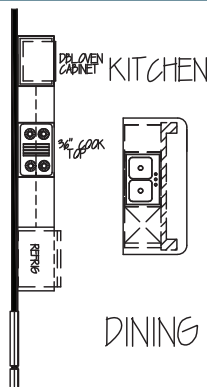

The Brooklyn | Cornerstone Series

3 BEDROOMS | 2.5 BATHROOMS

GARDEN TUB / SHOWER OPTION

KITCHEN 9', 12', or 15' SLIDER OPTION

PATIO 9' or 12' SLIDER OPTION

PATIO FIREPLACE OPTION

MUD ROOM OPTION

CHEF'S KITCHEN OPTION