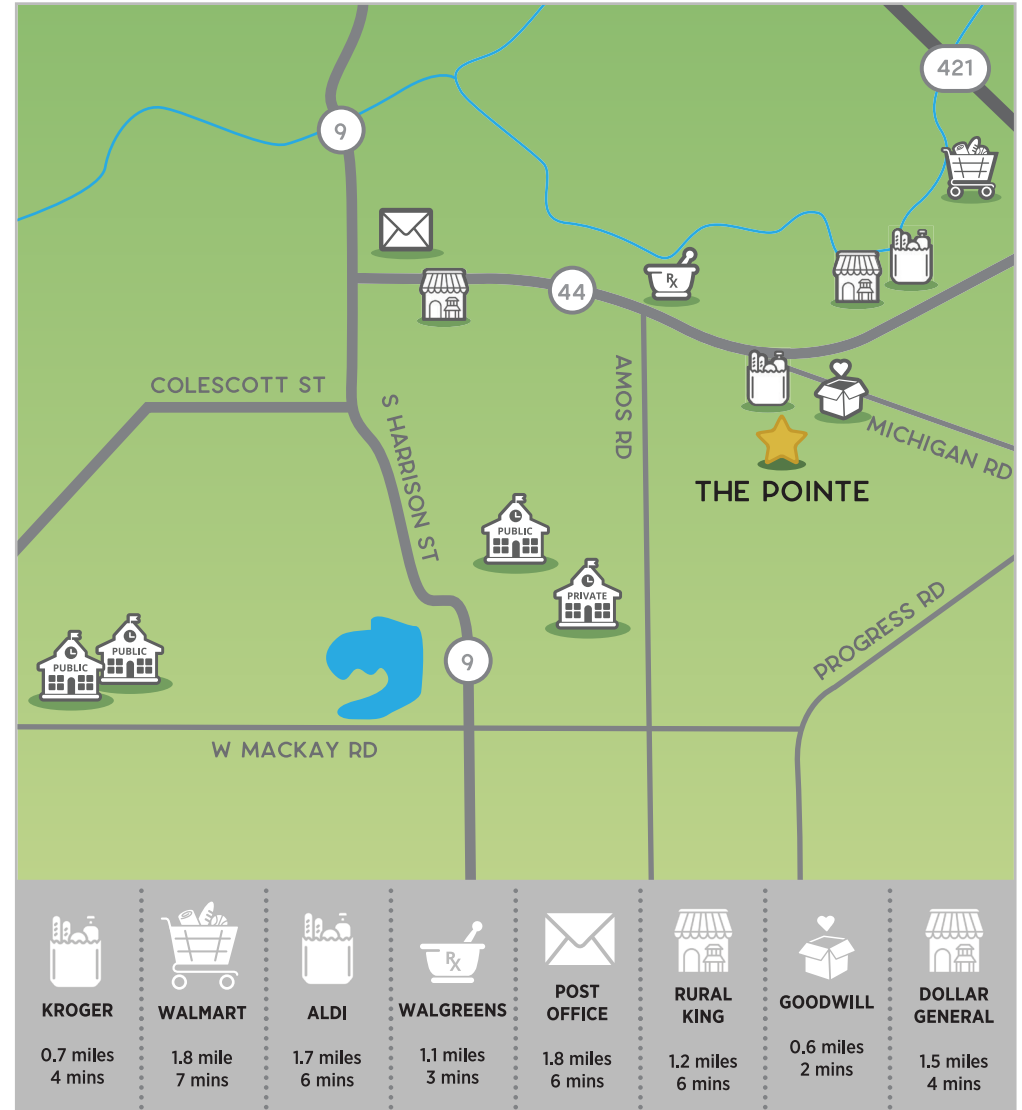

### NEARBY ACTIVITIES

	Studio 10 Cinemas	1.0 miles • 5 mins
	Kennedy Park	2.1 miles • 7 mins
	Shelby County Fairgrounds	2.1 miles • 7 mins
	Grover Museum	1.9 miles • 6 mins
	Meridian Park Aquatic CTR	2.3 miles • 7 mins

### NOTABLE LOCATIONS

	Major Highway: 44	0.4 miles • 1 min
	Airport	43.9 miles • 47 mins
	MHP Major Hospital	4.9 miles • 14 mins

### PUBLIC SCHOOLS

SCHOOL	DISTANCE	TIME
William F Loper School	1.2 miles	4 mins
Shelbyville Middle School	3.3 miles	9 mins
Shelbyville High School	3.1 miles	9 mins

### TOUR OUR NEARBY MODEL HOME

6133 Buck Boulevard, Indianapolis, IN 46237