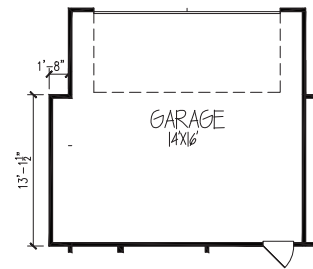

ENLARGED GARAGE OPTION

317.379.0184 | INFO@FINECRAFTBUILDERS.COM | WWW.FINECRAFTBUILDERS.COM

Finecraft reserves the right to make changes without notice or obligation. Windows, garage doors, included masonry, general elevation, roof pitch and included features may vary by community. Please ask a Sales Manager for complete information.

2577 SQFT