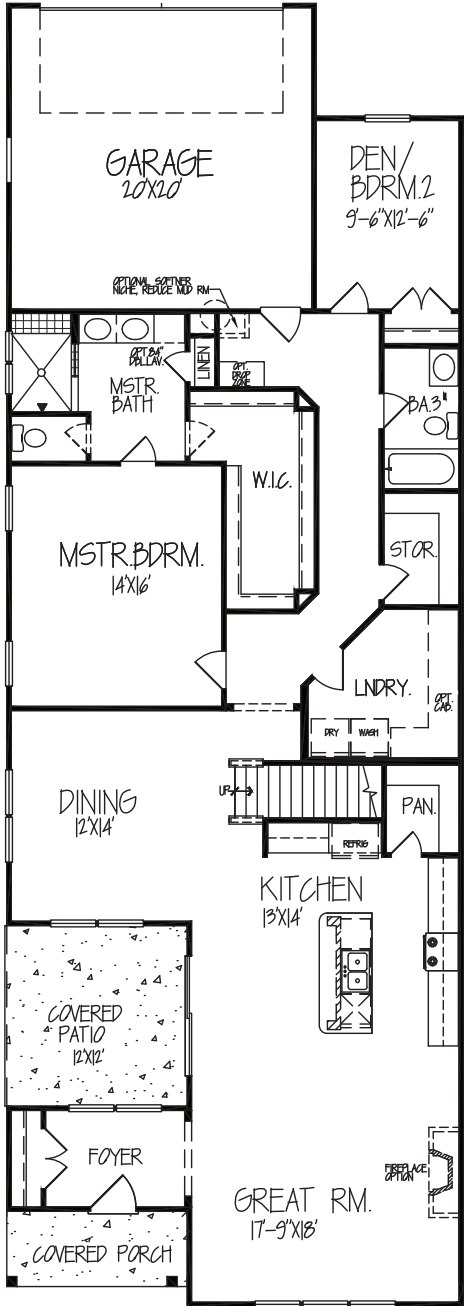

The Georgetown | Encore Series

3 - 4 BEDROOMS | 3 BATHROOMS

MAIN LEVEL

INCLUDED SECOND FLOOR

(1) BEDROOM / GAME ROOM

OPTIONAL SECOND FLOOR

(2) BEDROOM / LOFT

317.379.0184 | INFO@FINECRAFTBUILDERS.COM | WWW.FINECRAFTBUILDERS.COM

2577 SQFT

The Georgetown | Encore Series

3 - 4 BEDROOMS | 3 BATHROOMS

PATIO 9' SLIDER OPTION

LAUNDRY / PET WASH OPTION

TECH CENTER OPTION
(NOT AVAILABLE W/ PET WASH OPTION)

CHEF'S KITCHEN OPTION

DEN/BDRM.2 PATIO OPTION