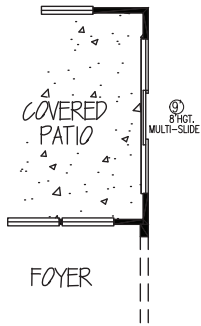

2577 SQFT

The Georgetown | Encore Series

3 - 4 BEDROOMS | 3 BATHROOMS

PATIO 9' SLIDER OPTION

LAUNDRY / PET WASH OPTION

TECH CENTER OPTION
(NOT AVAILABLE W/ PET WASH OPTION)

CHEF'S KITCHEN OPTION

DEN/BDRM.2 PATIO OPTION