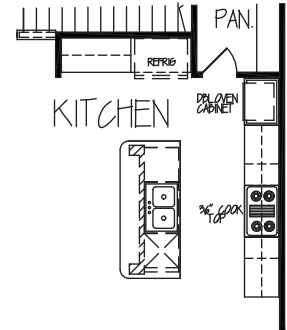

2577 SQFT

The Georgetown | Encore Series

3 - 4 BEDROOMS | 3 BATHROOMS

PATIO 9' SLIDER OPTION

LAUNDRY / PET WASH OPTION

TECH CENTER OPTION
(NOT AVAILABLE W/ PET WASH OPTION)

CHEF'S KITCHEN OPTION

DEN/BDRM.2 PATIO OPTION

GARDEN TUB/SHOWER OPTION

ENLARGED GARAGE OPTION

317.379.0184 | INFO@FINECRAFTBUILDERS.COM | WWW.FINECRAFTBUILDERS.COM

Finecraft reserves the right to make changes without notice or obligation. Windows, garage doors, included masonry, general elevation, roof pitch and included features may vary by community. Please ask a Sales Manager for complete information.