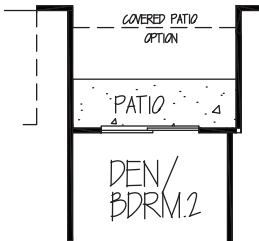

2577 SQFT

The Georgetown | Encore Series

3 - 4 BEDROOMS | 3 BATHROOMS

PATIO 9' SLIDER OPTION

LAUNDRY / PET WASH OPTION

TECH CENTER OPTION
(NOT AVAILABLE W/ PET WASH OPTION)

CHEF'S KITCHEN OPTION

DEN/BDRM.2 PATIO OPTION

GARDEN TUB/SHOWER OPTION

ENLARGED GARAGE OPTION

317.379.0184 | INFO@FINECRAFTBUILDERS.COM | WWW.FINECRAFTBUILDERS.COM

Finecraft reserves the right to make changes without notice or obligation. Windows, garage doors, included masonry, general elevation, roof pitch and included features may vary by community. Please ask a Sales Manager for complete information.