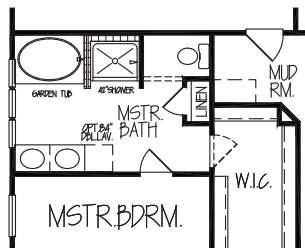

2577 SQFT

The Georgetown | Encore Series

3 - 4 BEDROOMS | 3 BATHROOMS

PATIO 9' SLIDER OPTION

LAUNDRY / PET WASH OPTION

TECH CENTER OPTION
(NOT AVAILABLE W/ PET WASH OPTION)

CHEF'S KITCHEN OPTION

DEN/BDRM.2 PATIO OPTION

GARDEN TUB/SHOWER OPTION

ENLARGED GARAGE OPTION

317.379.0184 | INFO@FINECRAFTBUILDERS.COM | WWW.FINECRAFTBUILDERS.COM

Finecraft reserves the right to make changes without notice or obligation. Windows, garage doors, included masonry, general elevation, roof pitch and included features may vary by community. Please ask a Sales Manager for complete information.