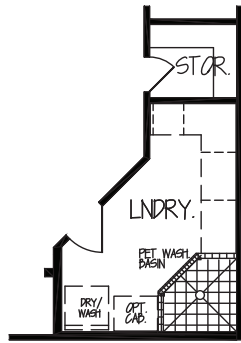

2577 SQFT

The Georgetown | Encore Series

3 - 4 BEDROOMS | 3 BATHROOMS

PATIO 9' SLIDER OPTION

LAUNDRY / PET WASH OPTION

TECH CENTER OPTION
(NOT AVAILABLE W/ PET WASH OPTION)

CHEF'S KITCHEN OPTION

DEN/BDRM.2 PATIO OPTION

GARDEN TUB/SHOWER OPTION

ENLARGED GARAGE OPTION

317.379.0184 | INFO@FINECRAFTBUILDERS.COM | WWW.FINECRAFTBUILDERS.COM

Finecraft reserves the right to make changes without notice or obligation. Windows, garage doors, included masonry, general elevation, roof pitch and included features may vary by community. Please ask a Sales Manager for complete information.