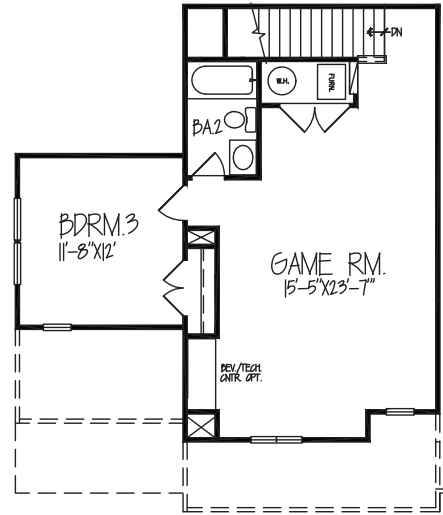

The Georgetown | Encore Series

3 - 4 BEDROOMS | 3 BATHROOMS

MAIN LEVEL

INCLUDED SECOND FLOOR

(1) BEDROOM / GAME ROOM

OPTIONAL SECOND FLOOR

(2) BEDROOM / LOFT

317.379.0184 | INFO@FINECRAFTBUILDERS.COM | WWW.FINECRAFTBUILDERS.COM

2577 SQFT

The Georgetown | Encore Series

3 - 4 BEDROOMS | 3 BATHROOMS

PATIO 9' SLIDER OPTION

LAUNDRY / PET WASH OPTION

TECH CENTER OPTION
(NOT AVAILABLE W/ PET WASH OPTION)

CHEF'S KITCHEN OPTION

DEN/BDRM.2 PATIO OPTION