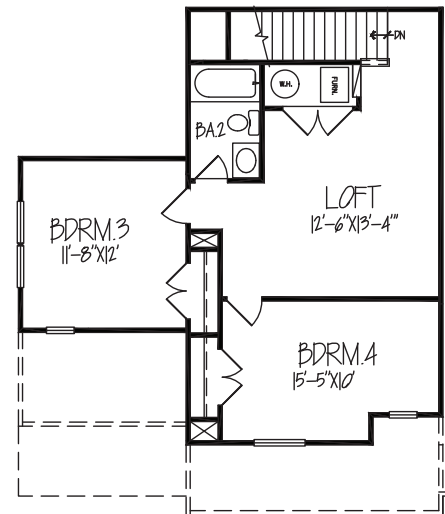

The Georgetown | Encore Series

3 - 4 BEDROOMS | 3 BATHROOMS

MAIN LEVEL

INCLUDED SECOND FLOOR

(1) BEDROOM / GAME ROOM

OPTIONAL SECOND FLOOR

(2) BEDROOM / LOFT

317.379.0184 | INFO@FINECRAFTBUILDERS.COM | WWW.FINECRAFTBUILDERS.COM

2577 SQFT

The Georgetown | Encore Series

3 - 4 BEDROOMS | 3 BATHROOMS

PATIO 9' SLIDER OPTION

LAUNDRY / PET WASH OPTION

TECH CENTER OPTION
(NOT AVAILABLE W/ PET WASH OPTION)

CHEF'S KITCHEN OPTION

DEN/BDRM.2 PATIO OPTION