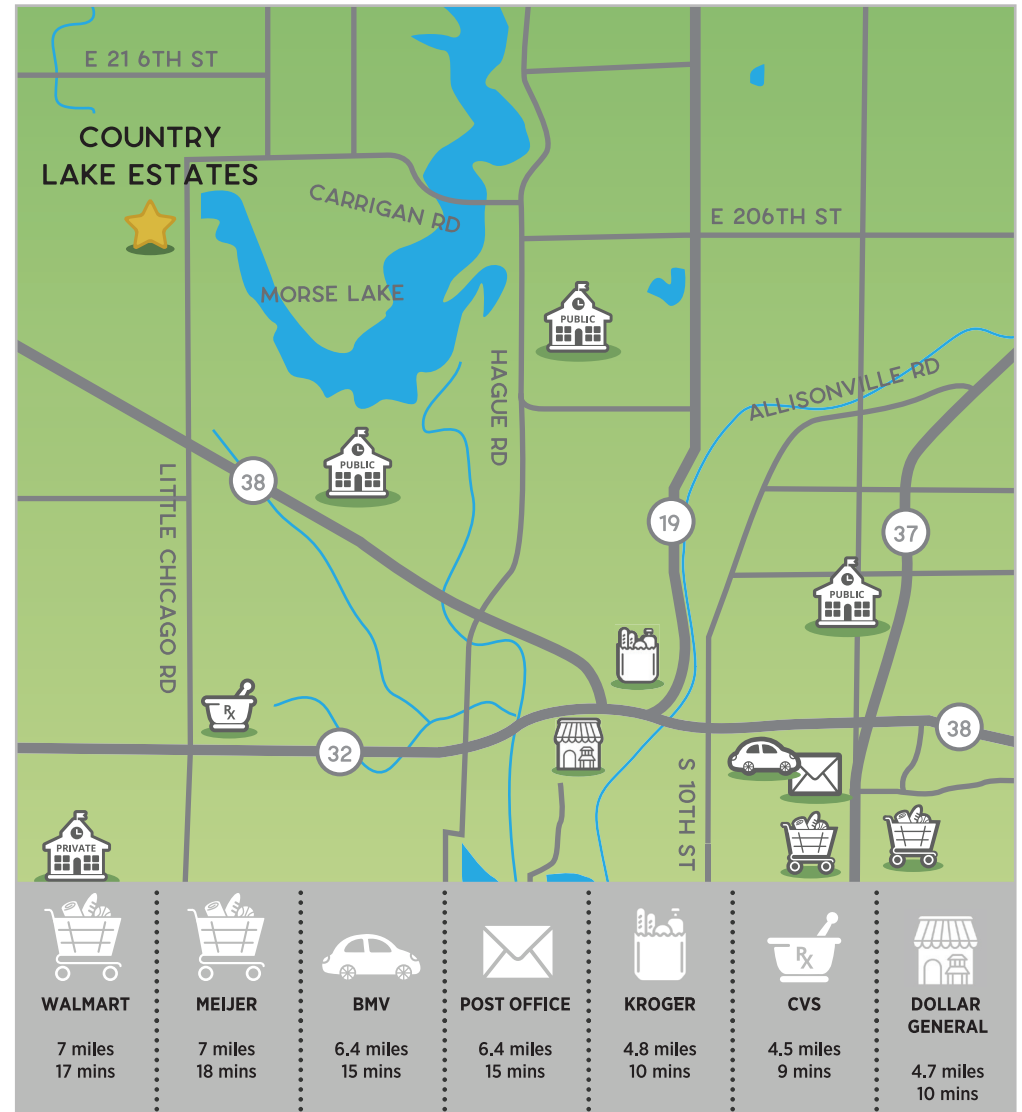

ERRANDS TO RUN?

NEARBY ACTIVITIES

	Regal Noblesville	7.5 miles • 18 mins
	Harbour Trees Golf & Beach CL	2.4 miles • 6 mins
	RAM Sports Academy	4.1 miles • 8 mins
	Forest Park	6.2 miles • 11 mins
	Bowl 32	4.8 miles • 9 mins

NOTABLE LOCATIONS

	Major Highway: SR38	3.2 miles • 5 mins
	Airport	41 miles • 44 mins
	Riverview Hospital	4.9 miles • 12 mins

PUBLIC SCHOOLS

SCHOOL	DISTANCE	TIME
Hinkle Creek Elementary	3 miles	6 mins
Noblesville West MS	3.8 miles	7 mins
Noblesville High School	7.3 miles	14 mins

PRIVATE SCHOOLS

SCHOOL	DISTANCE	TIME
Guerin Catholic HS	6.8 miles	13 mins

TOUR OUR NEARBY MODEL HOME

6133 Buck Blvd, Indianapolis, IN 46237